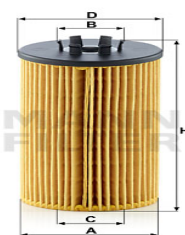

Oil Filter HU 7008 z
EM-10067

Oil Filter HU 835/1 z
EM-10071